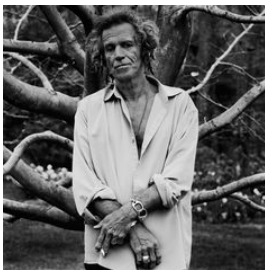

Pigment Print on Hahnemühle Fine Art Paper. Mounted on Aluminium.

142 x 142 cm

(image 125 x 125 cm)

Edition of 5 plus 2 AP's (#4/5)

(BW 450)

[View detail](#)

€ 40,000.00

Anton Corbijn