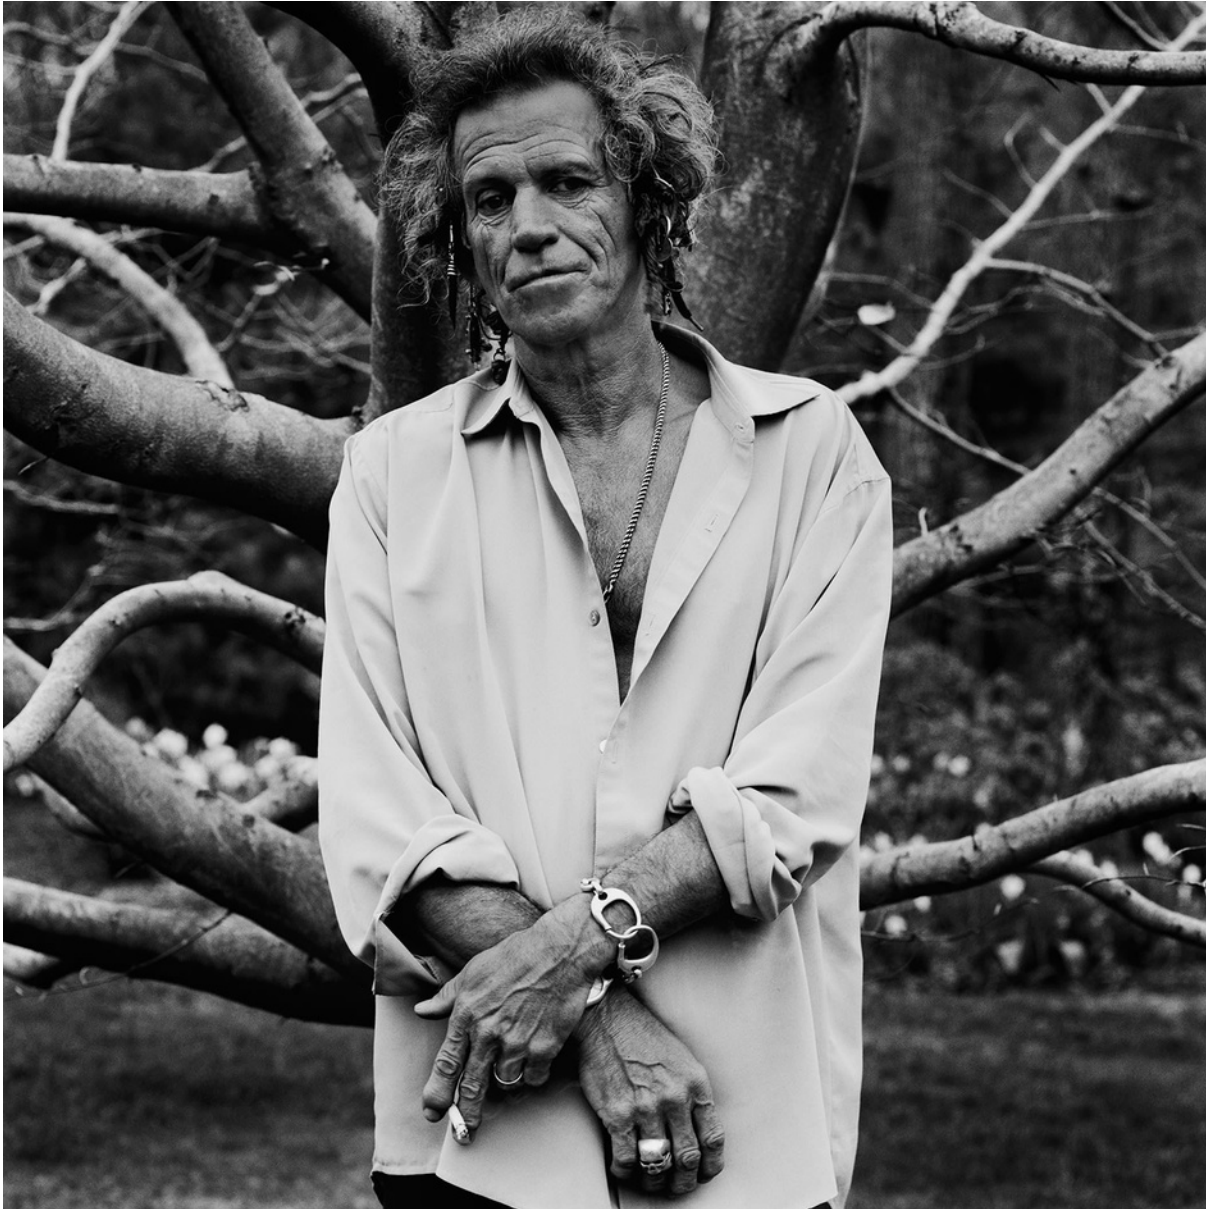

Pigment Print on Hahnemühle Fine Art Paper. Mounted on Aluminium.

142 x 142 cm

(image 125 x 125 cm)

Edition of 5 plus 2 AP's (#4/5)

(BW 450)

€ 40,000.00

ANTON CORBIJN

Keith Richards, Connecticut, 1999